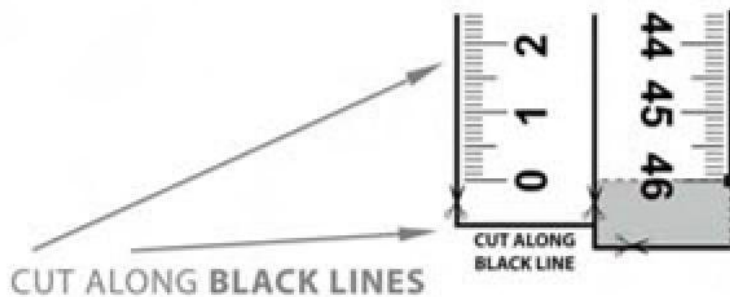

PRINTABLE MEASURING TAPE

Important for printing!

Make sure either **"Fit to page"** or **"Shrink oversized pages to paper size"** is **NOT checked** in the Print dialog box.

Please make sure that **"None"** is selected in the list next to **"Page Scaling"**.

INSTRUCTIONS

- 1 Print these pages, and cut as shown. Simple.

- 2 Fold where shown.

- 3 To get the perfect tape measure, staple the folds. Or you can use glue or adhesive tape.

21 11 01 69 89 79 99 59 49

56 57 58 59 60 61 62 63 64

95 55 45 35 25 15 05 64 84

40 41 42 43 44 45 46 47 48

04 63 83 73 93 53 43 33 23

24 25 26 27 28 29 30 31 32

72 32 22 12 02 61 81 71 91

8 9 10 11 12 13 14 15 16

8 7 6 5 4 3 2 1 0

CUT ALONG BLACK LINE